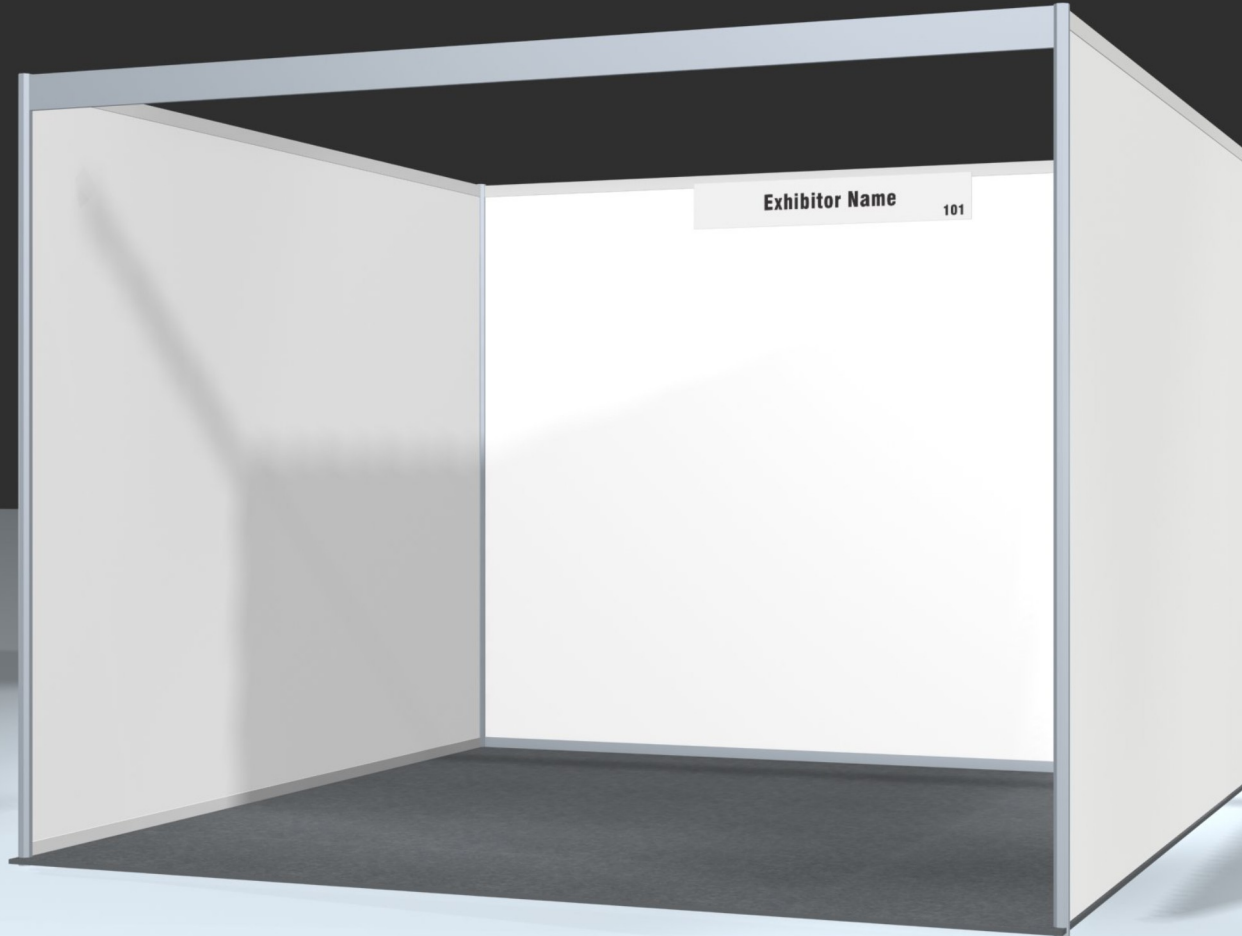

Booth Specifications

Las Vegas Convention Center • May 30-June 3, 2019

10' x 10' PREMIER Standard Booth Specifications

Booth Size:	Booth measures 10' wide x 10' long x 8' high.
Colors:	Back and side panels are 8' high in sleek stretched white fabric. Carpet is Gray Standard Booth Carpet
ID Sign:	One (1) Fascia Header Sign with Company Name
Furniture & Accessories:	One (1) Wastebasket

10' x 10' Standard Booth

10' x 10' Standard Booth